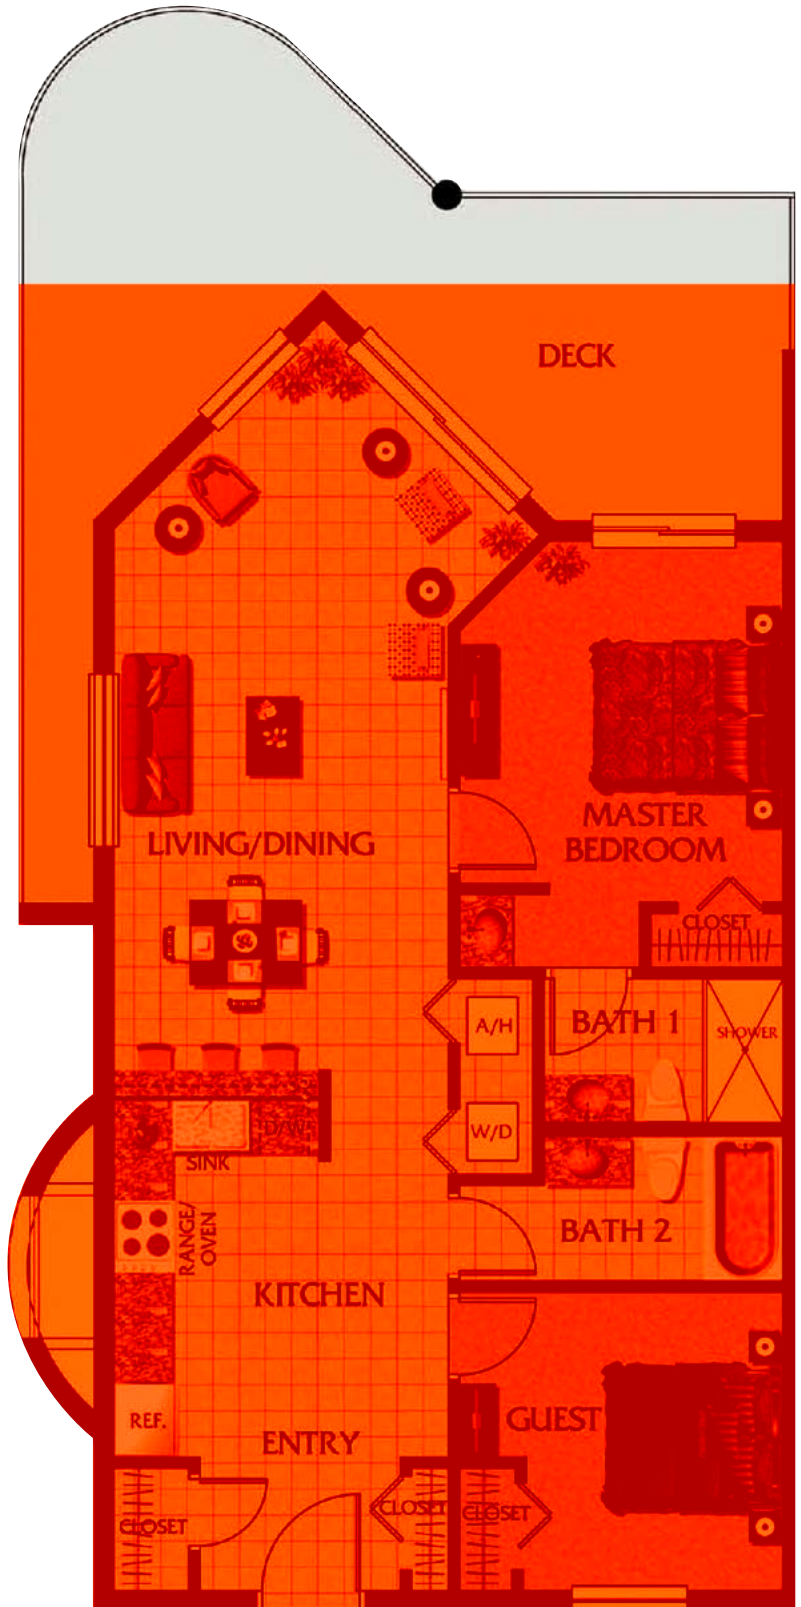

Crystal Palms

B E A C H R E S O R T

One Bedroom Beach Suite

800 Total Square Feet

Crystal Palms
B E A C H R E S O R T

888-360-0037 • 727-360-0037

www.CrystalPalmsBeachResort.com

11605 Gulf Boulevard, Treasure Island, FL 33706

Two Bedroom Executive Suite

925 Total Square Feet

Crystal Palms

B E A C H R E S O R T

Three Bedroom Penthouse

1850 Total Square Feet

Crystal Palms

B E A C H R E S O R T