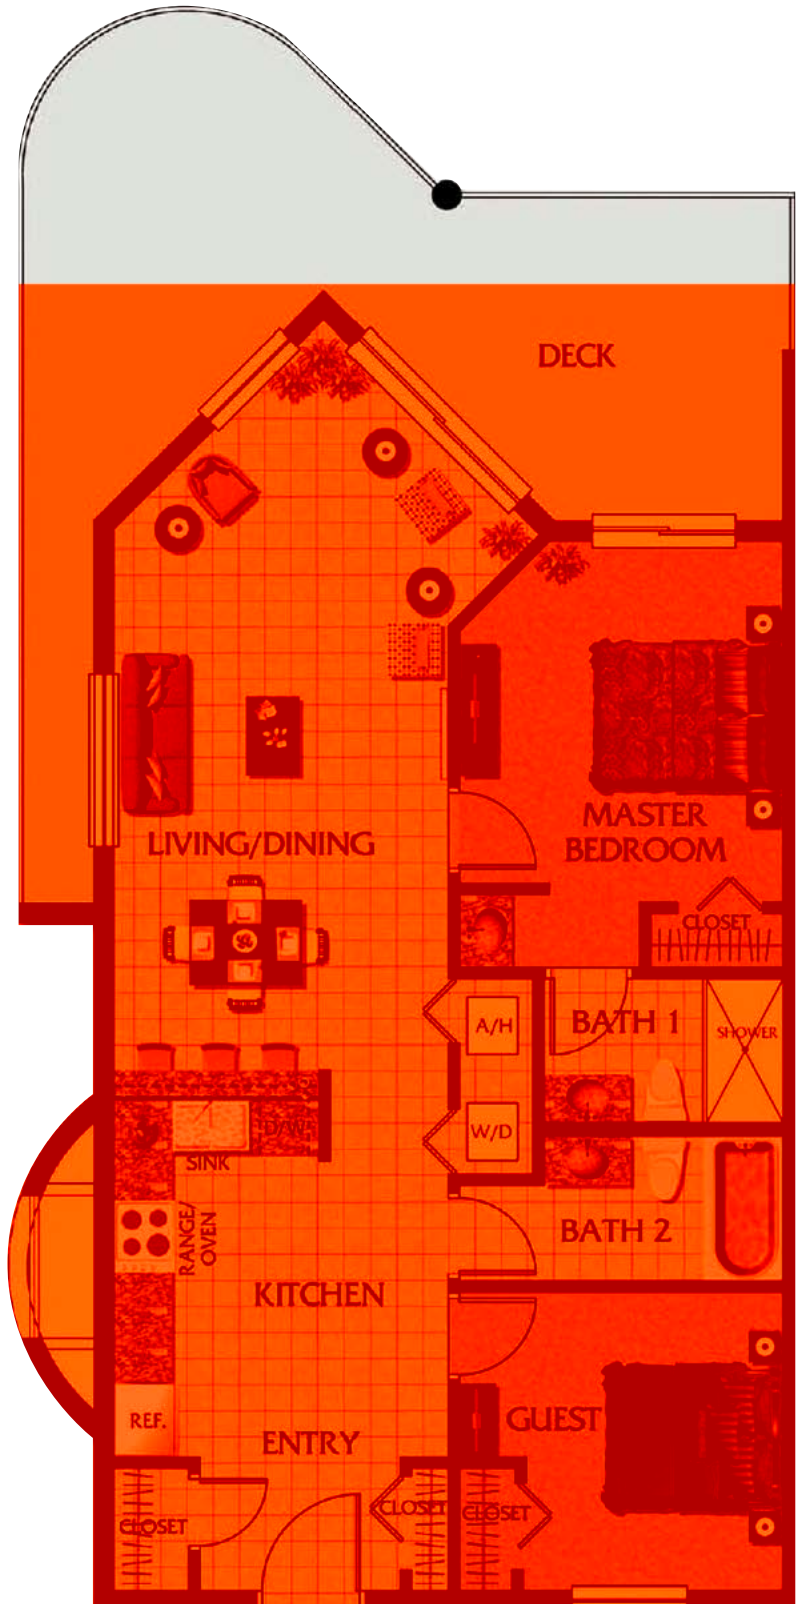

## One Bedroom Beach Suite

800 Total Square Feet

Crystal Palms

B E A C H R E S O R T

888-360-0037 • 727-360-0037

[www.CrystalPalmsBeachResort.com](http://www.CrystalPalmsBeachResort.com)

11605 Gulf Boulevard, Treasure Island, FL 33706

# Two Bedroom Executive Suite

925 Total Square Feet